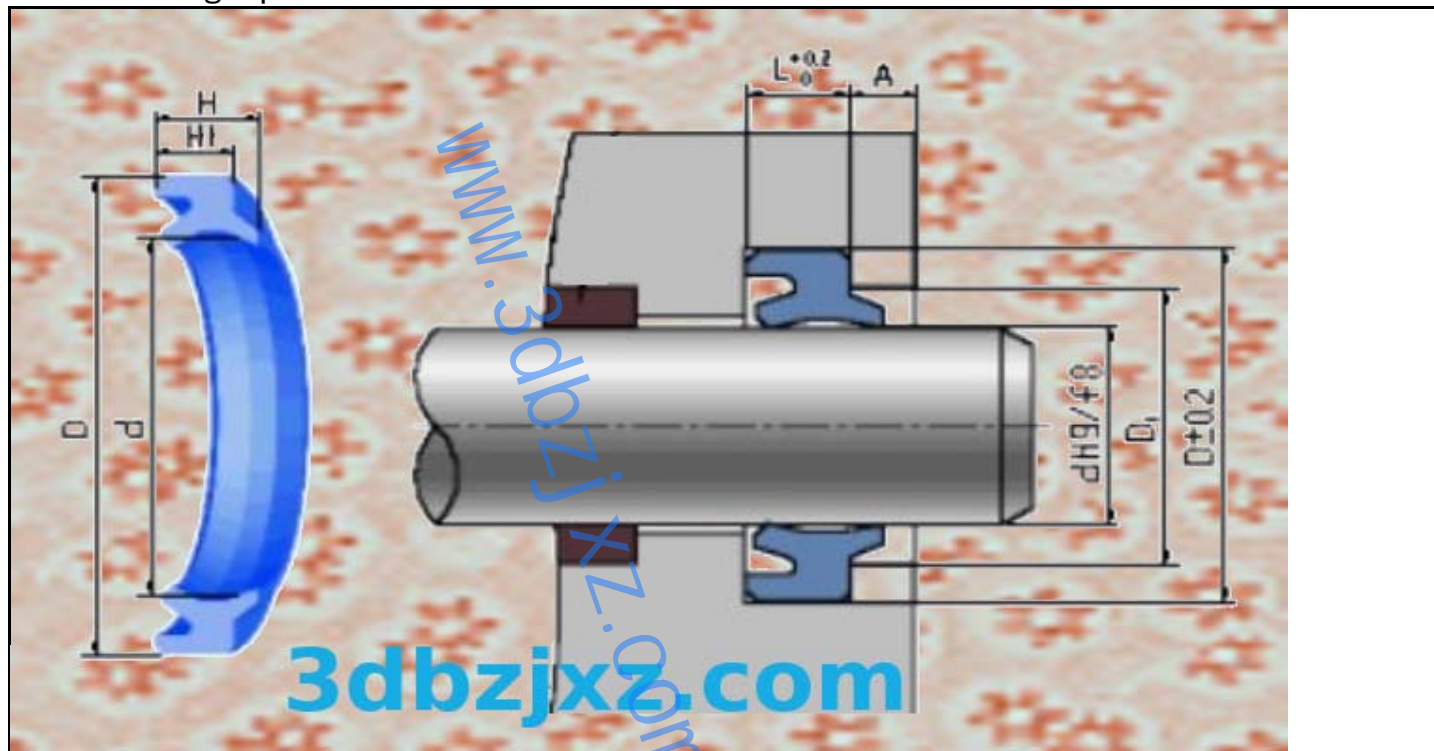

K-Dust-Ring specification and dimension

Part NO.	d	D	H1	H	D1
K-Dust-Ring-17-11.2	11.2	19.2	4.5	6	15.5
K-Dust-Ring-17-12.5	12.5	20.5	4.5	6	16.8
K-Dust-Ring-17-14	14	22	4.5	6	18.3
K-Dust-Ring-17-16	16	24	4.5	6	20.3
K-Dust-Ring-17-18	18	26	4.5	6	22.3
K-Dust-Ring-17-20	20	28	4.5	6	24.3
K-Dust-Ring-17-22	22	30	4.5	6	26.3
K-Dust-Ring-17-22.4	22.4	30.4	4.5	6	26.7
K-Dust-Ring-17-25	25	33	4.5	6	29.3
K-Dust-Ring-17-28	28	36	4.5	6	32.3
K-Dust-Ring-17-30	30	38	5	6.5	34
K-Dust-Ring-17-31.5	31.5	39.5	5	6.5	35.5
K-Dust-Ring-17-32	32	40	5	6.5	36
K-Dust-Ring-17-35	35	43	5	6.5	39
K-Dust-Ring-17-35.5	35.5	43.5	5	6.5	39.5
K-Dust-Ring-17-36	36	44	5	6.5	40
K-Dust-Ring-17-40	40	48	5	6.5	44
K-Dust-Ring-17-45	45	53	5	6.5	49
K-Dust-Ring-17-50	50	58	5	6.5	54
K-Dust-Ring-17-53	53	61	5	6.5	57
K-Dust-Ring-17-55	55	63	5	6.5	59
K-Dust-Ring-17-56	56	64	5	6.5	60
K-Dust-Ring-17-60	60	68	5	6.5	64
K-Dust-Ring-17-63	63	71	5	6.5	67
K-Dust-Ring-17-65	65	73	5	6.5	69
K-Dust-Ring-17-67	67	75	5	6.5	71